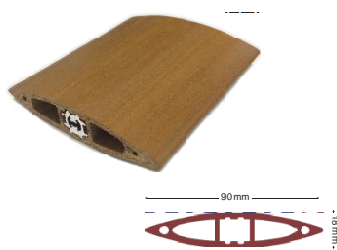

KINGWOOD Exterior Louvre Profile installed at QUEST Service Apartment in Sydney Olympic Park

Project: QUEST Service Apartment in Sydney Olympic Park

Product Used: KINGWOOD Exterior Louvre Profile

Exterior Louvre Profiles: AUO-06

AUO-06
90mm X 18mm

Overview

Quest Service Apartment, Sydney Olympic Park located at Edwin Flack Ave, Sydney Olympic Park NSW 2127. KINGWOOD exterior Louvre had been chosen together with KINGWOOD exterior cladding for their cladding and Louvre profiles. Like our other projects which complemented architects' design by providing a natural timber look.