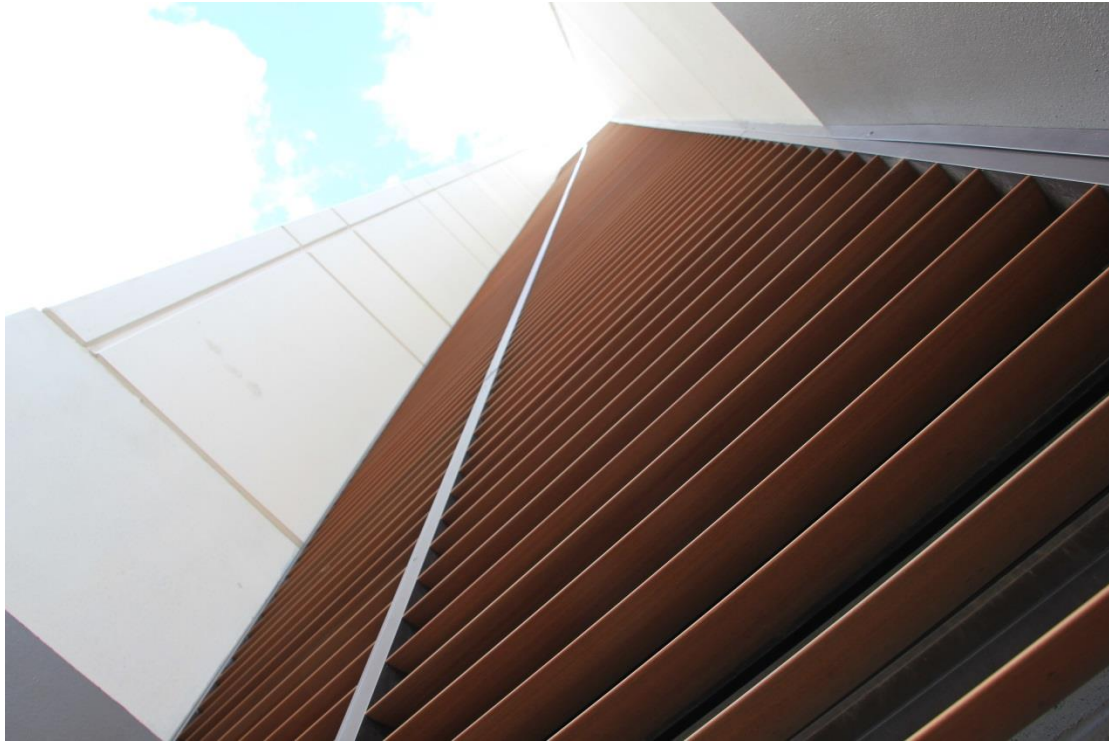

KINGWOOD Exterior Louvre Profile installed at QUEST Service Apartment in Sydney Olympic Park

Project: QUEST Service Apartment in Sydney Olympic Park

Product Used: KINGWOOD Exterior Louvre Profile

Exterior Louvre Profiles: AUO-06

AUO-06
90mm X 18mm

Overview

Quest Service Apartment, Sydney Olympic Park located at Edwin Flack Ave, Sydney Olympic Park NSW 2127. KINGWOOD exterior Louvre had been chosen together with KINGWOOD exterior cladding for their cladding and Louvre profiles. Like our other projects which complemented architects' design by providing a natural timber look.