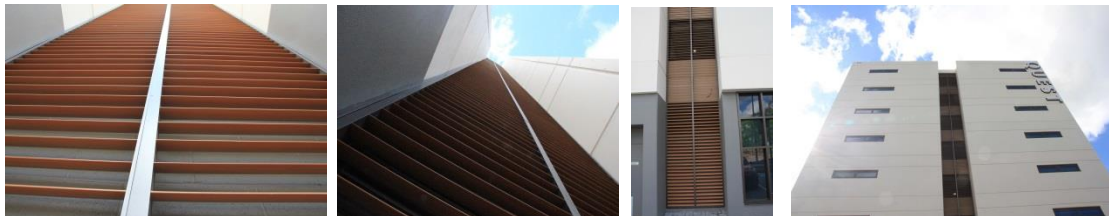

KINGWOOD Exterior Louvre Profile installed at QUEST Service Apartment in Sydney Olympic Park

Project: QUEST Service Apartment in Sydney Olympic Park

Product Used: KINGWOOD Exterior Louvre Profile

Exterior Louvre Profiles: AUO-06

AUO-06
90mm X 18mm

Overview

Quest Service Apartment, Sydney Olympic Park located at Edwin Flack Ave, Sydney Olympic Park NSW 2127. KINGWOOD exterior Louvre had been chosen together with KINGWOOD exterior cladding for their cladding and Louvre profiles. Like our other projects which complemented architects' design by providing a natural timber look.