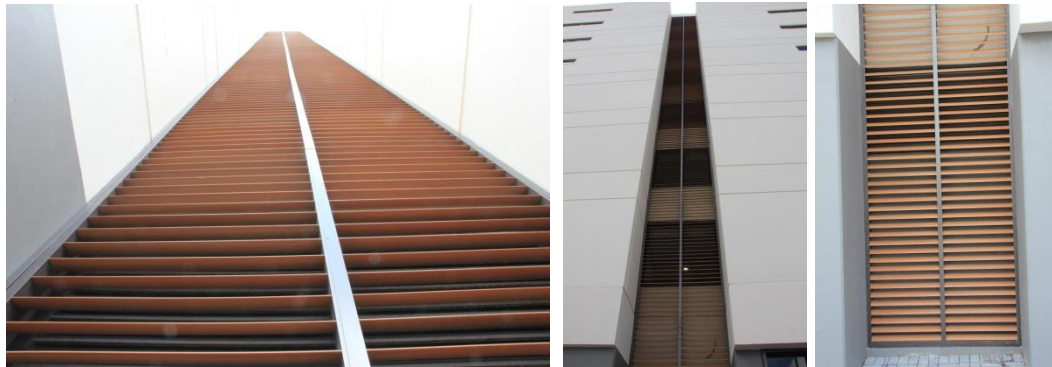

KINGWOOD Exterior Louvre Profile installed at QUEST Service Apartment in Sydney Olympic Park

Project: QUEST Service Apartment in Sydney Olympic Park

Product Used: KINGWOOD Exterior Louvre Profile

Exterior Louvre Profiles: AUO-06

AUO-06
90mm X 18mm

Overview

Quest Service Apartment, Sydney Olympic Park located at Edwin Flack Ave, Sydney Olympic Park NSW 2127. KINGWOOD exterior Louvre had been chosen together with KINGWOOD exterior cladding for their cladding and Louvre profiles. Like our other projects which complemented architects' design by providing a natural timber look.

Location of the KINGWOOD products:

External Louvre which installed both outside the side window all floors up

Completion of Works:

All KINGWOOD products were supplied within project plan and satisfied builders' requirements. The builder was extremely satisfied with Kingwood Technical and Customer service.